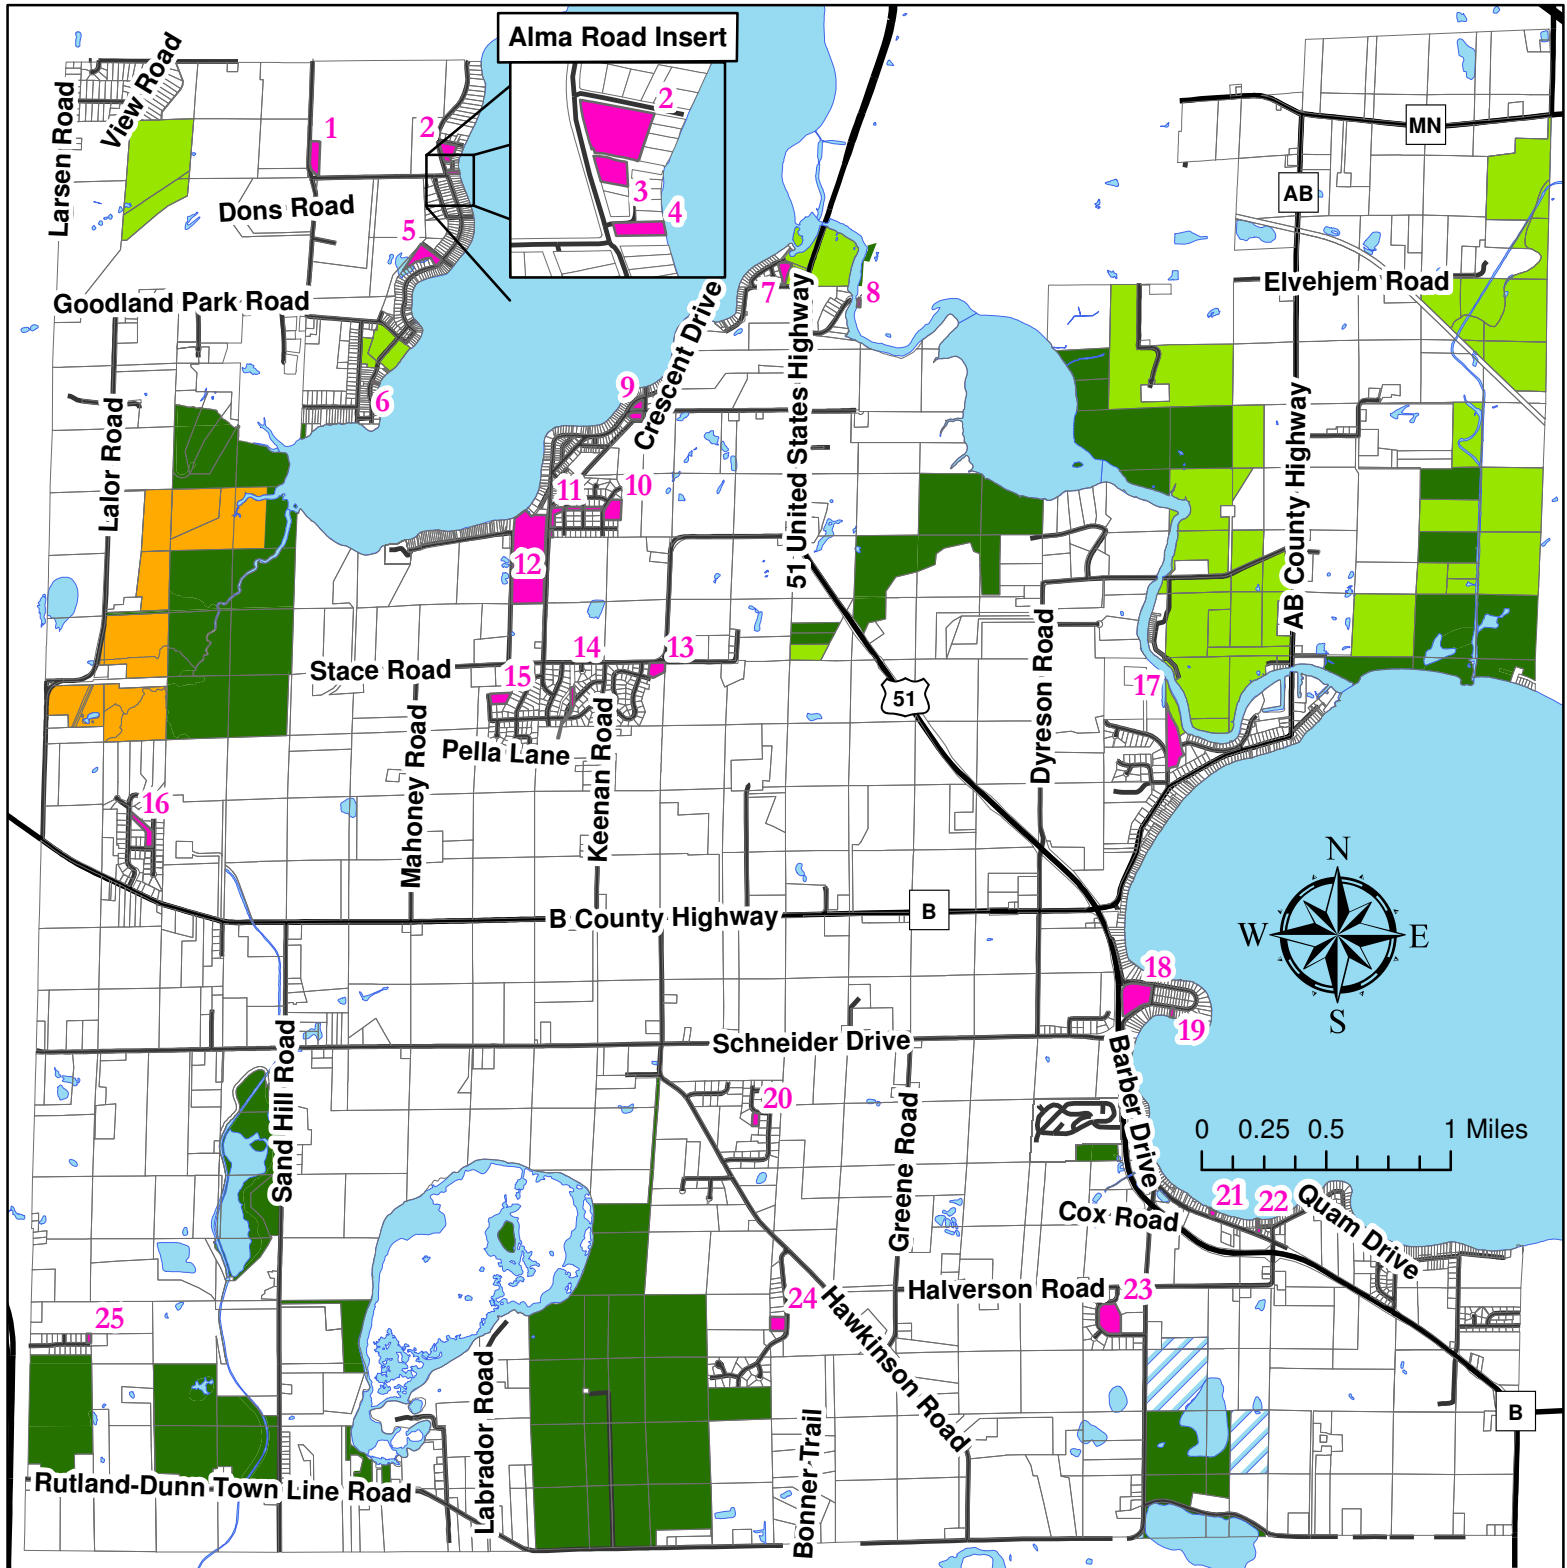

# Town of Dunn Parks & Open Space Map

- Wisconsin DNR
- Dane County Parks
- Nature Conservancy
- US Fish & Wildlife
- Town of Dunn Land

## Town of Dunn Parks & Open Space Legend

- |  |                                      |                                 |
|--|--------------------------------------|---------------------------------|
| 1. Sinaiko Park                        | 10. Spartan Hills Park               | 19. Colladay Pt. Drive (Lot 29) |
| 2. McConnell Street Boat Launch        | 11. Spartan Hills Greenway           | 20. Lally's Oakview             |
| 3. Segebrecht Property                 | 12. Dunn Heritage Park               | 21. Drainage Way                |
| 4. Shaw Park                           | 13. Sterna Park                      | 22. Rock Elm Park               |
| 5. Third Street Retention Lot          | 14. Waubesa Heights Greenway         | 23. Lake Kegonsa Manor          |
| 6. Waubesa Beach Lake Access           | 15. Simpson Park                     | 24. Dunnwood Heights Park       |
| 7. Babcock Conservancy                 | 16. Oregon Heights Conservancy       | 25. Raylen Meadows Park         |
| 8. Exchange Street/Yahara River Access | 17. Orvold Park & Nature Conservancy |                                 |
| 9. Greenridge Conservancy              | 18. Colladay Pt. Stormwater Lot      |                                 |