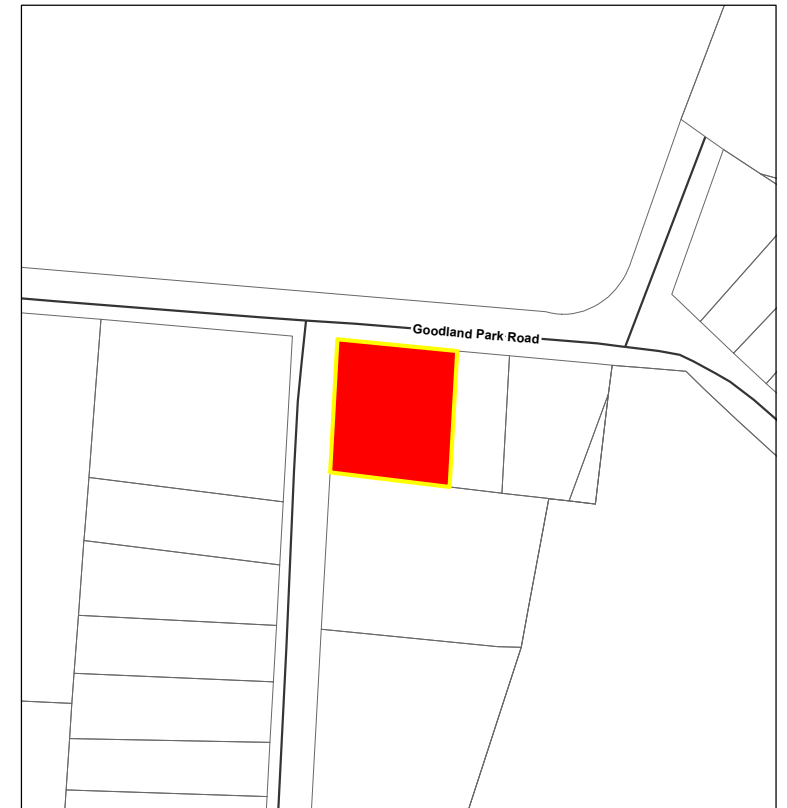

4423 Goodland Park Road Property

Data provided by Dane County
Land Information Office